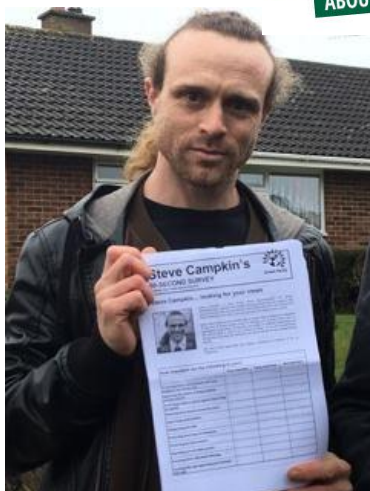

60 SECOND ROUND UP

What You Said....

Steve out and about in North Willesborough

We recently surveyed some of the residents of North Willesborough to find out what matters to you right now. Here's a summary of what you told us.

Your top concerns in the area at the moment are:

- **Potholes**
- **Cars parking on pavements**
- **Littering**

You are also worried about **Public Services** being cut further, and how much our **NHS** is being stretched. The amount of new development that is happening in and around our town also scored highly as important issues for you.

If you completed one of our surveys thank you very much. We'll do our best to get to every house during the next 12 months. If there's something you want to say beforehand though – please get in touch. We share your concerns, we're residents of North Willesborough too.